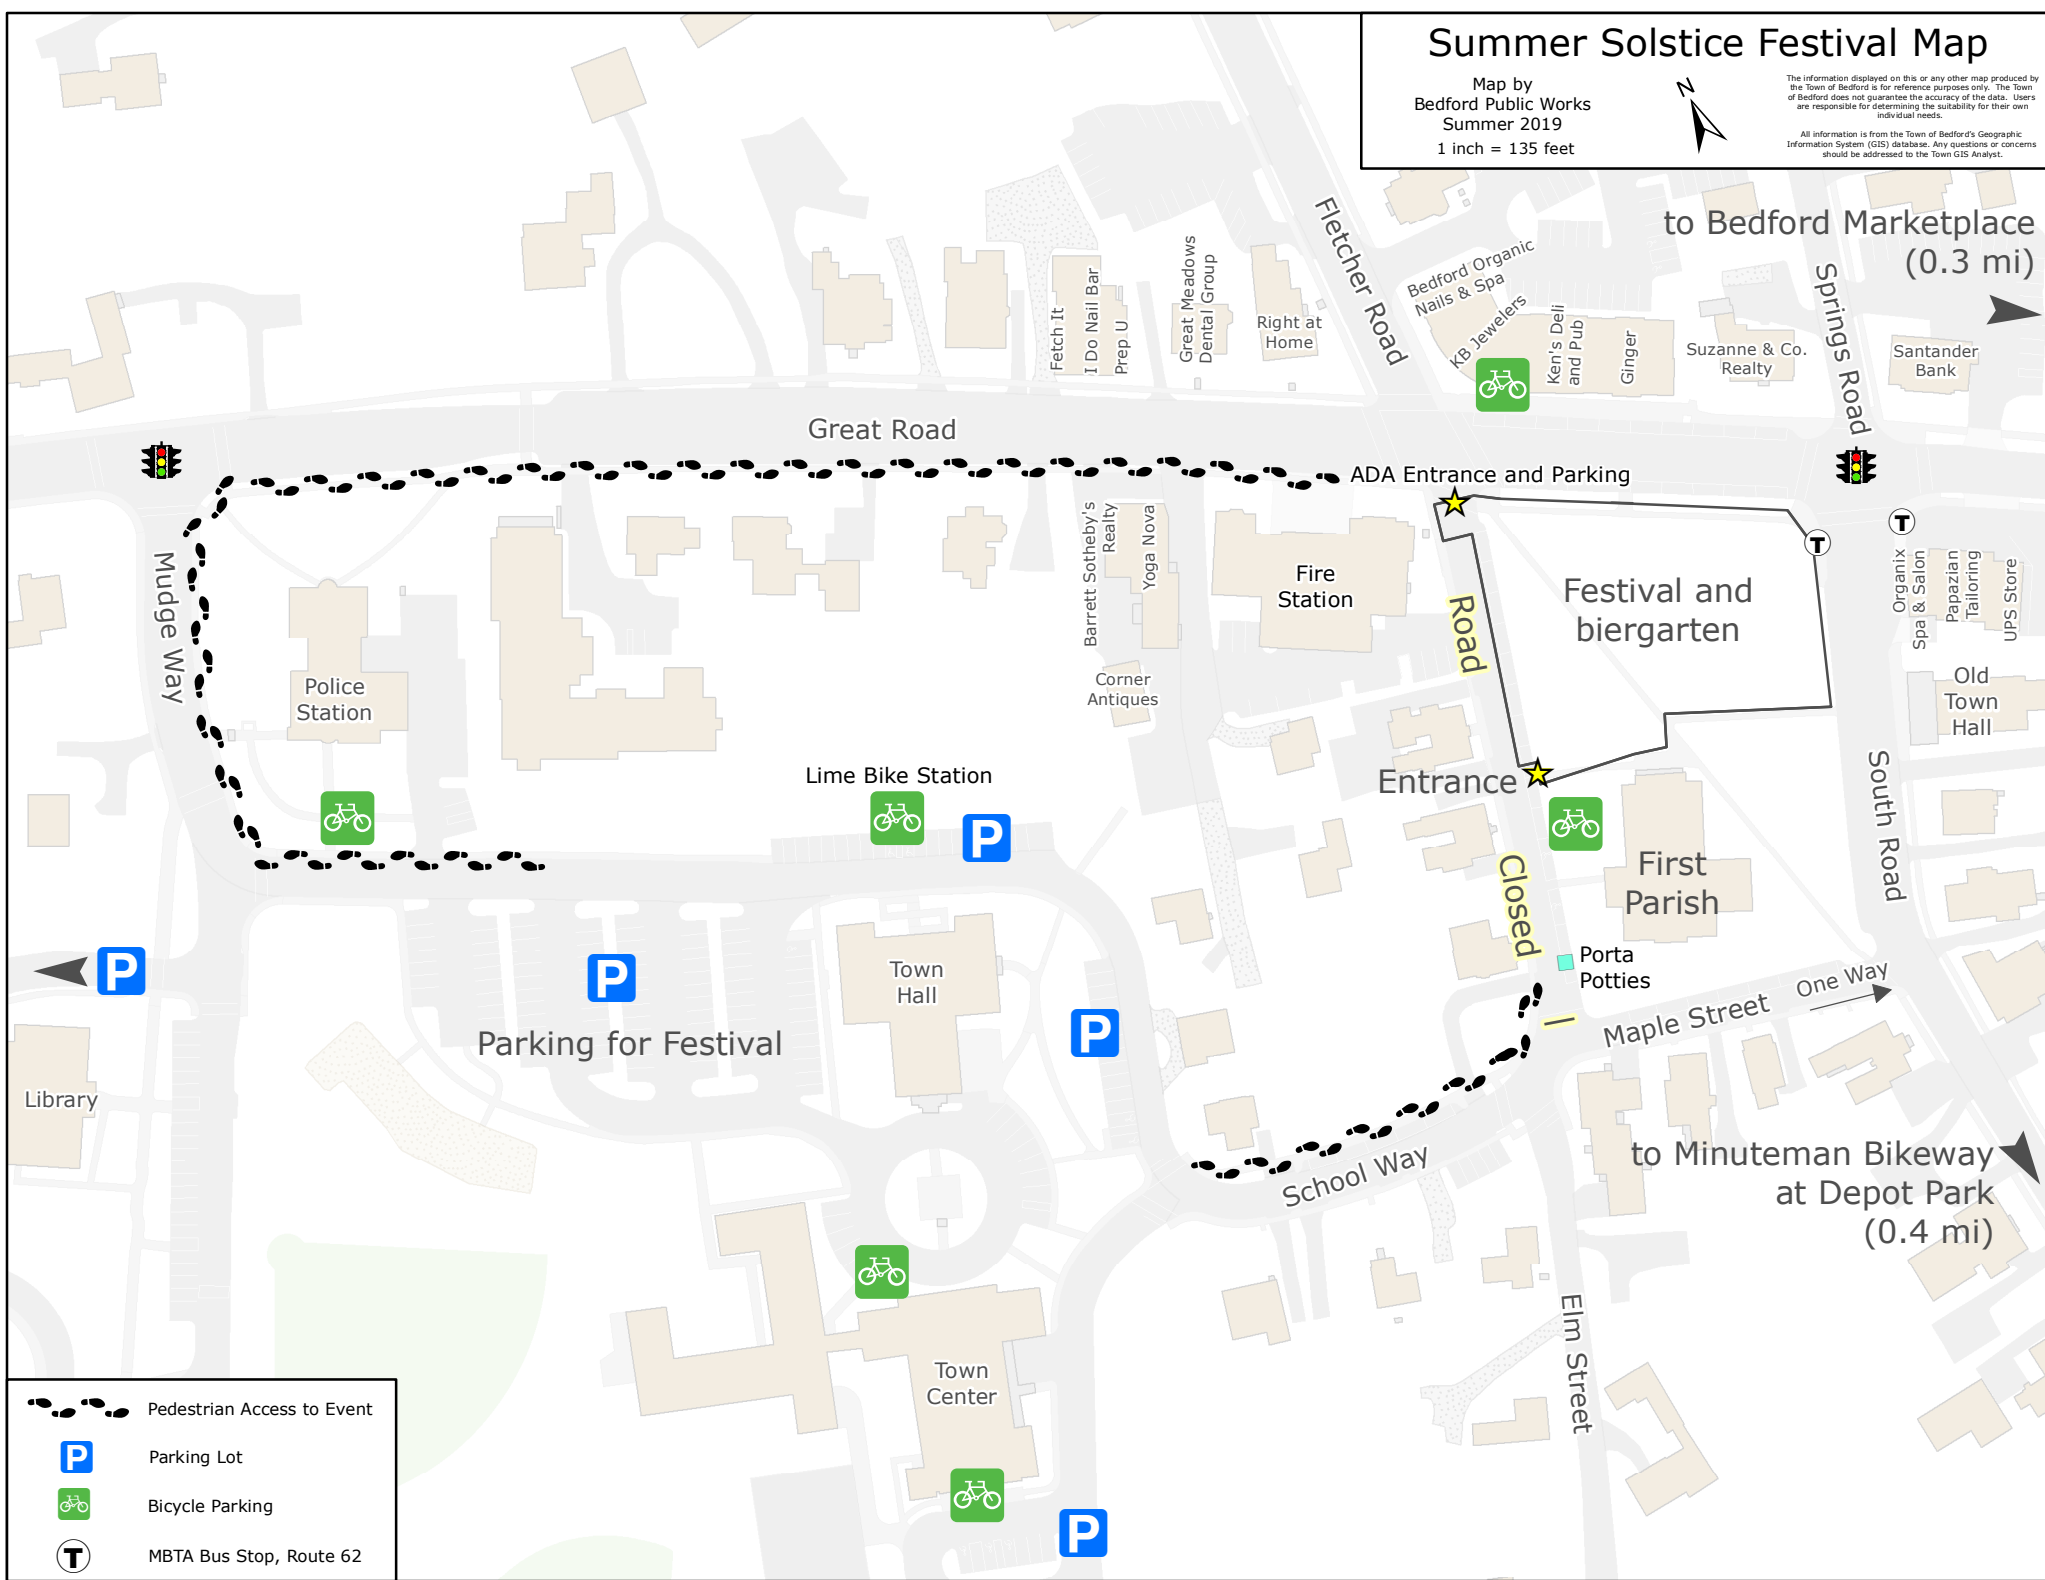

Summer Solstice Festival Map

Map by
Bedford Public Works
Summer 2019
1 inch = 135 feet

to Bedford Marketplace
(0.3 mi)

Festival and
biergarten

Entrance

First
Parish

Parking for Festival

to Minuteman Bikeway
at Depot Park
(0.4 mi)

- Pedestrian Access to Event
- Parking Lot
- Bicycle Parking
- MBTA Bus Stop, Route 62